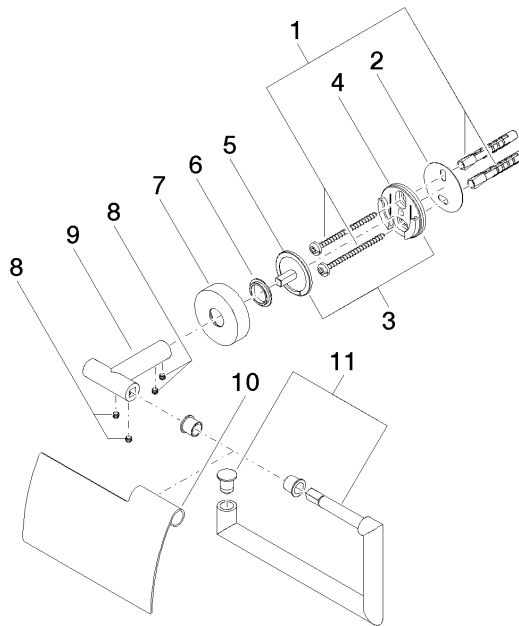

83 510 979

- width 150mm
- height 95 mm
- rosette Ø 40 mm
- 40mm projection

Fits: LISSÉ, META

	Chrome	83 510 979-00
	Brushed Platinum	83 510 979-06
	Dark Chrome	83 510 979-19
	Light Gold	83 510 979-26
	Brushed Light Gold	83 510 979-27
	Matte Black	83 510 979-33
	Brushed Bronze	83 510 979-42
	Brushed Champagne (22kt Gold)	83 510 979-46
	Champagne (22kt Gold)	83 510 979-47
	Brushed Chrome	83 510 979-93
	Brushed Dark Platinum	83 510 979-99

83 510 979

mm [inches]

83 510 979

Parts for other finishes can be found here: Brushed Platinum

Spare parts list

No.	Item Number	Name	Quantity used	Delivery time
1	05 30 31 025 00 90	fixing set	1	2
2	05 30 11 519 00 90	disc	1	2
3	05 17 97 501 01 90	fixing set	1	2
4	08 17 97 501 07	holder	1	2
5	08 17 97 559 90	holder	1	2
6	08 30 11 516 90	ring	1	2
7	08 27 97 500-00	rosette	1	10
8	90 31 11 038 00 90	pin	4	2
9	05 17 97 562 01-00	holder	1	10
10	08 11 02 514-00	lid	1	10
11	90 28 22 628 00-00	holder	1	10