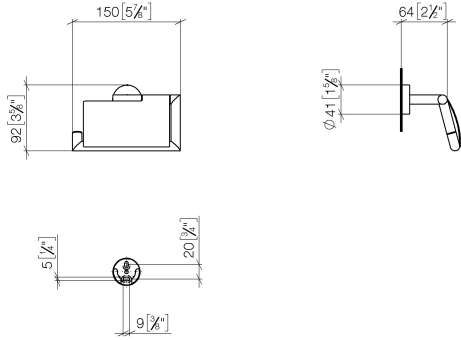

83 510 979

- width 150mm
- height 95 mm
- rosette Ø 40 mm
- 40mm projection

Fits: LISSÉ, META

	Chrome	83 510 979-00
	Brushed Platinum	83 510 979-06
	Dark Chrome	83 510 979-19
	Light Gold	83 510 979-26
	Brushed Light Gold	83 510 979-27
	Matte Black	83 510 979-33
	Brushed Bronze	83 510 979-42
	Brushed Champagne (22kt Gold)	83 510 979-46
	Champagne (22kt Gold)	83 510 979-47
	Brushed Chrome	83 510 979-93
	Brushed Dark Platinum	83 510 979-99

83 510 979

mm [inches]

83 510 979

Parts for other finishes can be found here: Brushed Platinum

Spare parts list

No.	Item Number	Name	Quantity used	Delivery time
1	05 30 31 025 00 90	fixing set	1	2
2	05 30 11 519 00 90	disc	1	2
3	05 17 97 501 01 90	fixing set	1	2
4	08 17 97 501 07	holder	1	2
5	08 17 97 559 90	holder	1	2
6	08 30 11 516 90	ring	1	2
7	08 27 97 500-00	rosette	1	10
8	90 31 11 038 00 90	pin	4	2
9	05 17 97 562 01-00	holder	1	10
10	08 11 02 514-00	lid	1	10
11	90 28 22 628 00-00	holder	1	10